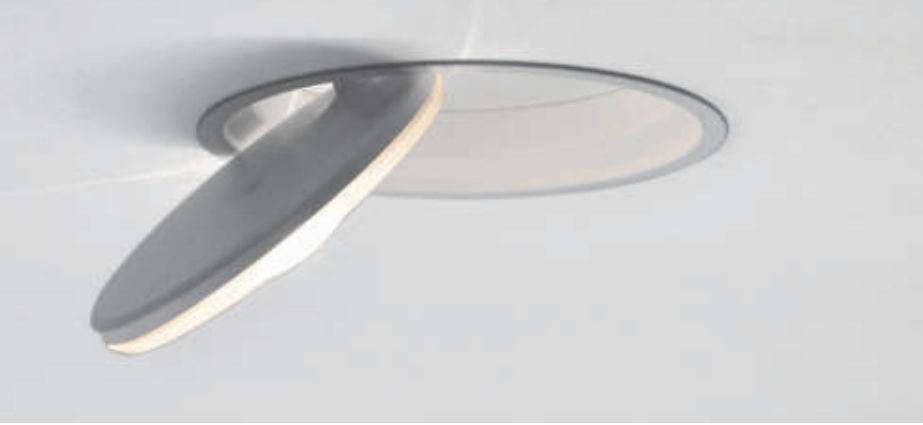

euclid on

design © dirk wortmeyer • patent pending • wortmeyerlicht.com

led 13watt
output 900 lumens
(at 3000k Ra85)

euclid up

led 13watt
output 900 lumens
(at 3000k Ra85)

wortmeyerlicht 

euclid 3D

good design award - chicago atheneum

design © dirk wortmeyer • patent pending • wortmeyerlicht.com

led 13watt
output 900 lumens
(at 3000k Ra85)