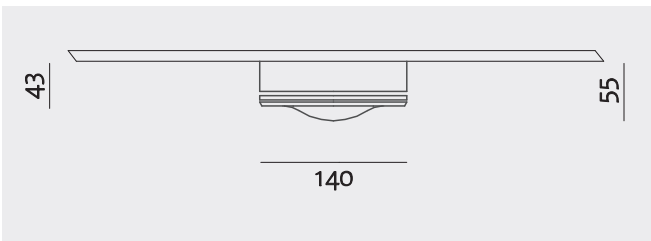

euclid on

design © dirk wortmeyer • patent pending • wortmeyerlicht.com

led 13watt
output 900 lumens
(at 3000k Ra85)

euclid up

led 13watt
output 900 lumens
(at 3000k Ra85)

wortmeyerlicht 

euclid 3D

good design award - chicago atheneum

design © dirk wortmeyer • patent pending • wortmeyerlicht.com

led 13watt
output 900 lumens
(at 3000k Ra85)