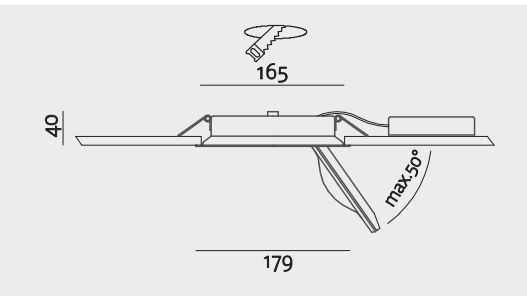

euclid on

design © dirk wortmeyer • patent pending • wortmeyerlicht.com

led 13watt
output 900 lumens
(at 3000k Ra85)

euclid up

led 13watt
output 900 lumens
(at 3000k Ra85)

wortmeyerlicht 

euclid 3D

good design award - chicago atheneum

design © dirk wortmeyer • patent pending • wortmeyerlicht.com

led 13watt
output 900 lumens
(at 3000k Ra85)