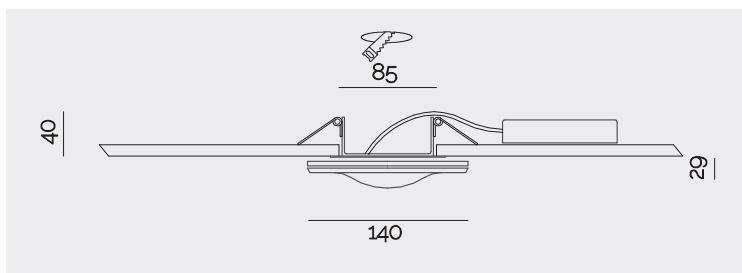

euclid on

design © dirk wortmeyer • patent pending • wortmeyerlicht.com

led 13watt
output 900 lumens
(at 3000k Ra85)

euclid up

led 13watt
output 900 lumens
(at 3000k Ra85)

wortmeyerlicht 

euclid 3D

good design award - chicago atheneum

design © dirk wortmeyer • patent pending • wortmeyerlicht.com

led 13watt
output 900 lumens
(at 3000k Ra85)