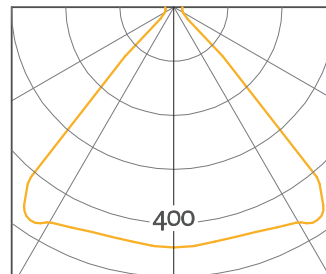

euclid on

design © dirk wortmeyer • patent pending • wortmeyerlicht.com

led 13watt
output 900 lumens
(at 3000k Ra85)

euclid up

led 13watt
output 900 lumens
(at 3000k Ra85)

wortmeyerlicht 

euclid 3D

good design award - chicago atheneum

design © dirk wortmeyer • patent pending • wortmeyerlicht.com

led 13watt
output 900 lumens
(at 3000k Ra85)