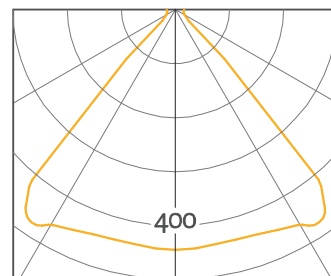

euclid on

design © dirk wortmeyer • patent pending • wortmeyerlicht.com

led 13watt
output 900 lumens
(at 3000k Ra85)

euclid up

led 13watt
output 900 lumens
(at 3000k Ra85)

wortmeyerlicht 

euclid 3D

good design award - chicago atheneum

design © dirk wortmeyer • patent pending • wortmeyerlicht.com

led 13watt
output 900 lumens
(at 3000k Ra85)